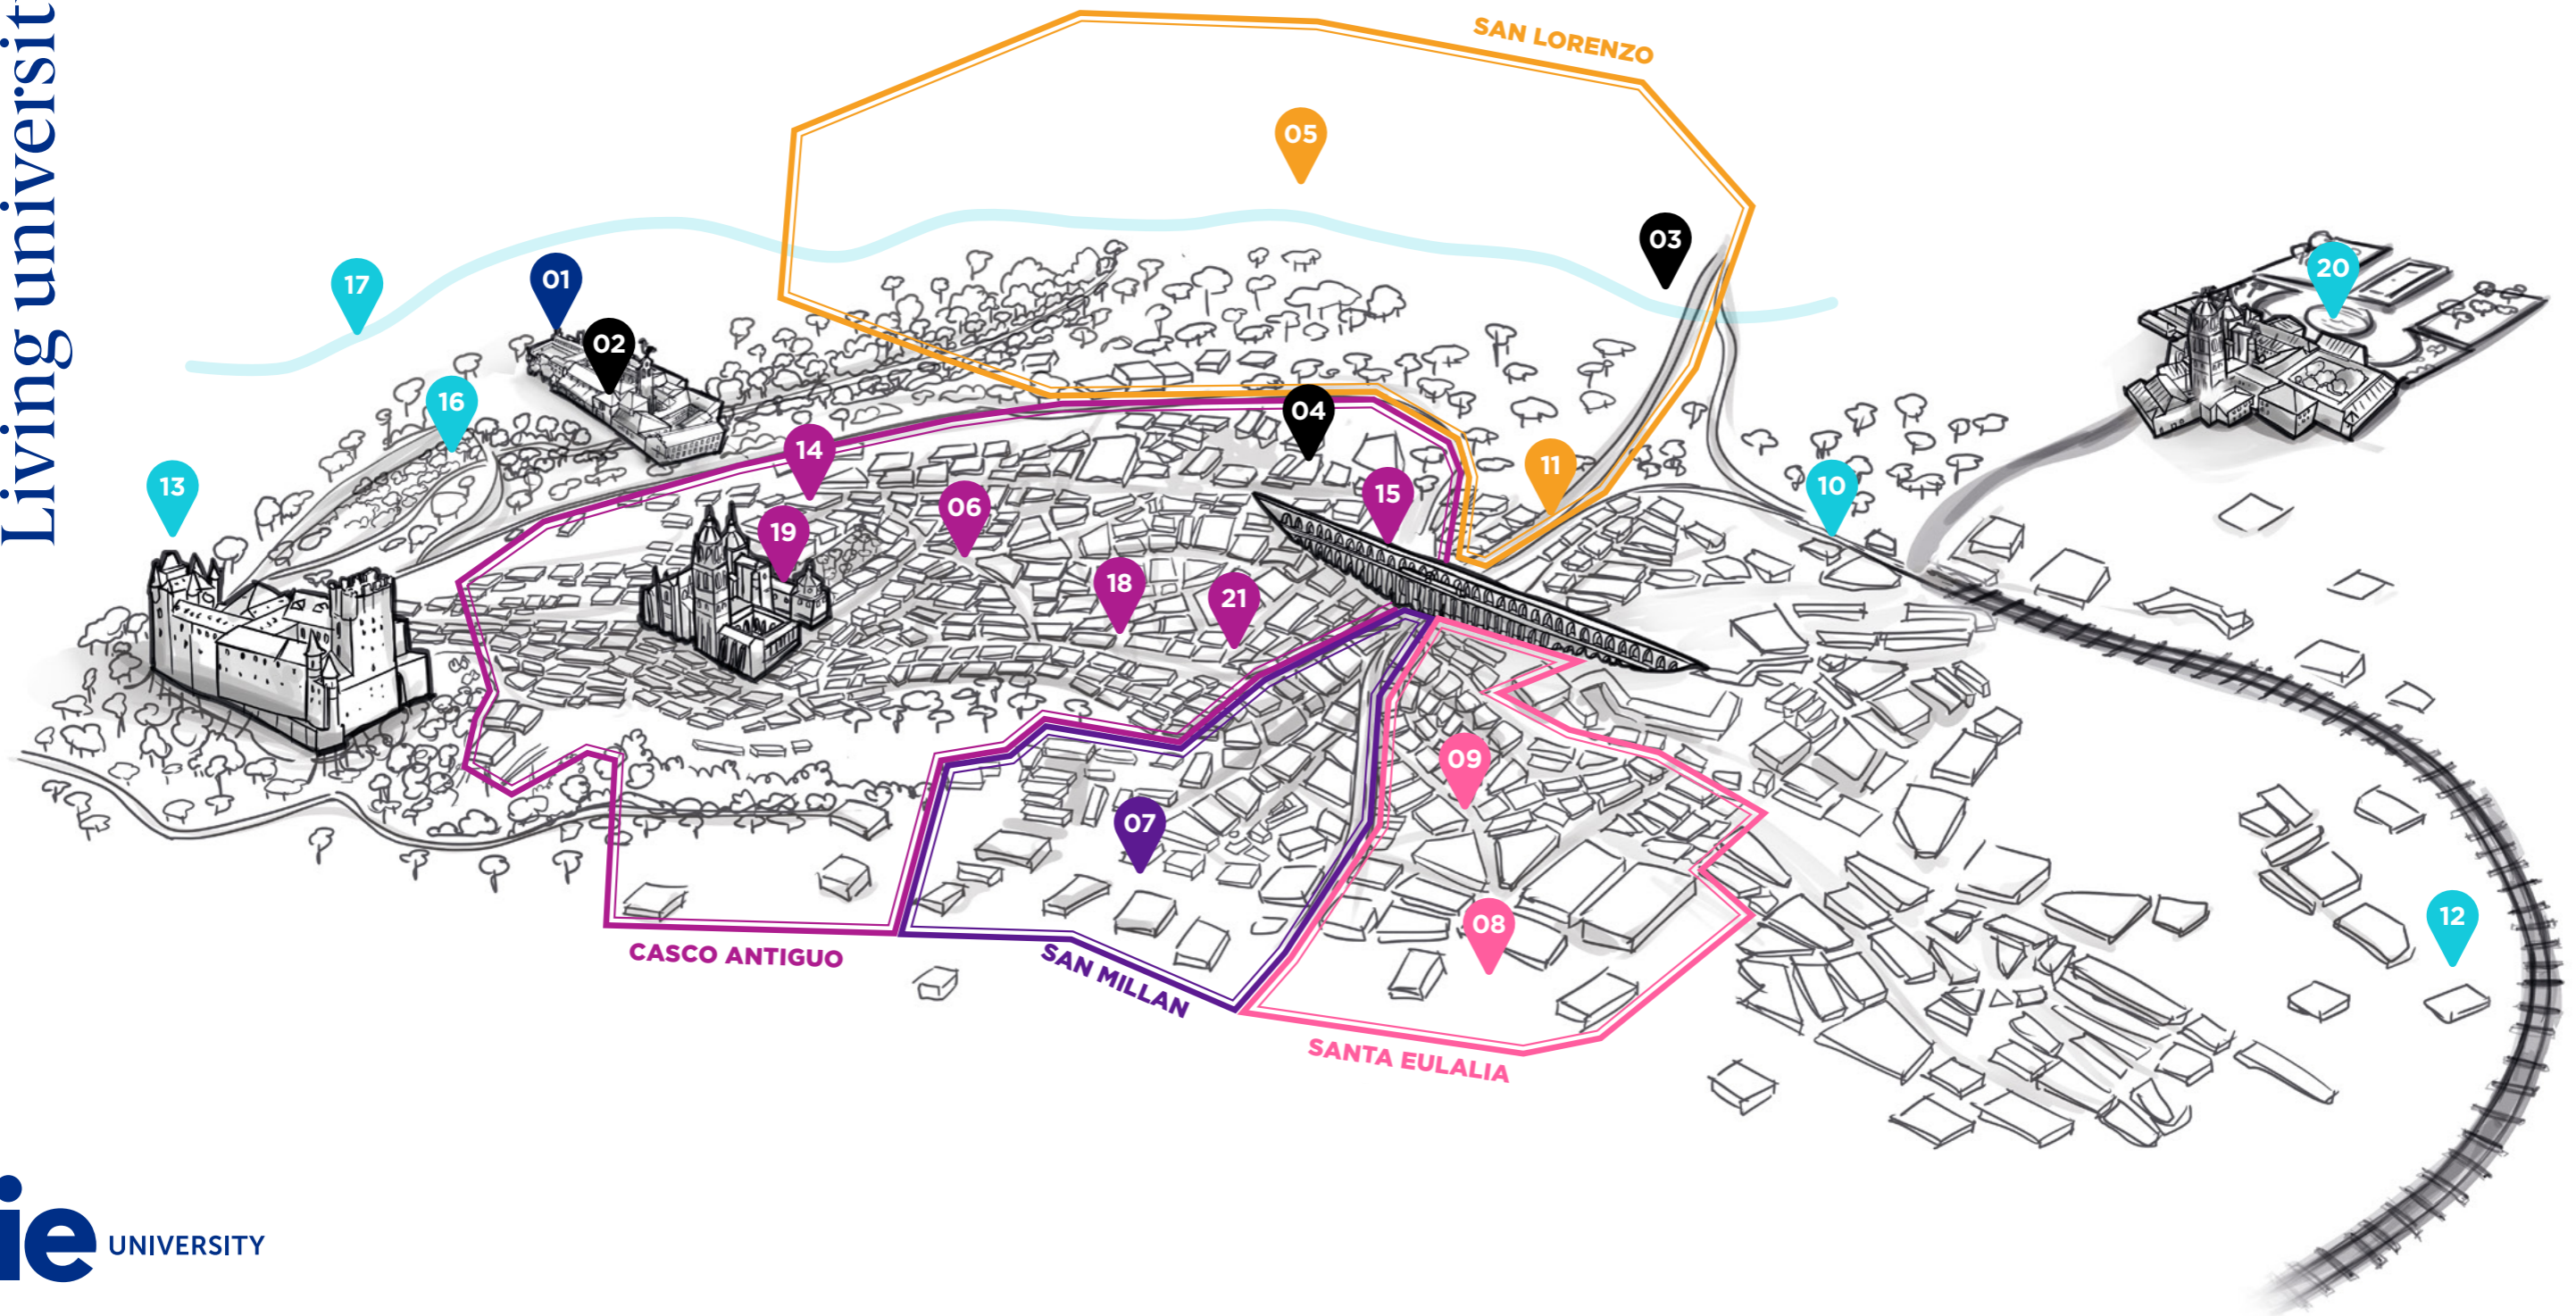

Living university to the fullest

Segovia City Map

EXPLORE. DISCOVER. ENJOY.

Touch the markers on the map to discover more about the best Segovia places

Attending university is not only about studying, but also making the most of the city you live in, its surroundings, and living the university life to the fullest. We welcome you to come and experience it all at first hand.

So, if you are wondering what to see in Segovia, take a look at this map and start planning your time off.

↓ **IE University in Segovia**

Segovia Campus⁰¹

Calle Cardenal Zúñiga, 12 (Segovia Campus)

It is housed in the Convent of Santa Cruz la Real, a historic building declared a national heritage site in 1931. Segovia is only 25 minutes from Madrid by high-speed train, and welcomes students from over 130 countries to a global university setting with an academic and lively atmosphere. In Segovia, you will find the perfect setting to become part of a close-knit community.

Alcázar

Antonio Machado's House Museum ¹⁴

Time to Segovia Campus:		Time to City Center:	
	8 min.		11 min.
	4 min.		4 min.

Plaza Mayor • Colón

Acueducto ¹⁵

Time to Segovia Campus:		Time to City Center:	
	12 min.		-
	3 min.		-

Acueducto • Loba Capitolina
 Loba Capitolina & Acueducto

Casa de la Moneda ¹⁶

Time to Segovia Campus:		Time to City Center:	
	14 min.		24 min.
	6 min.		10 min.

Casa de la Moneda

Eresma River ¹⁷

Time to Segovia Campus:		Time to City Center:	
	5 min.		13 min.
	3 min.		4 min.