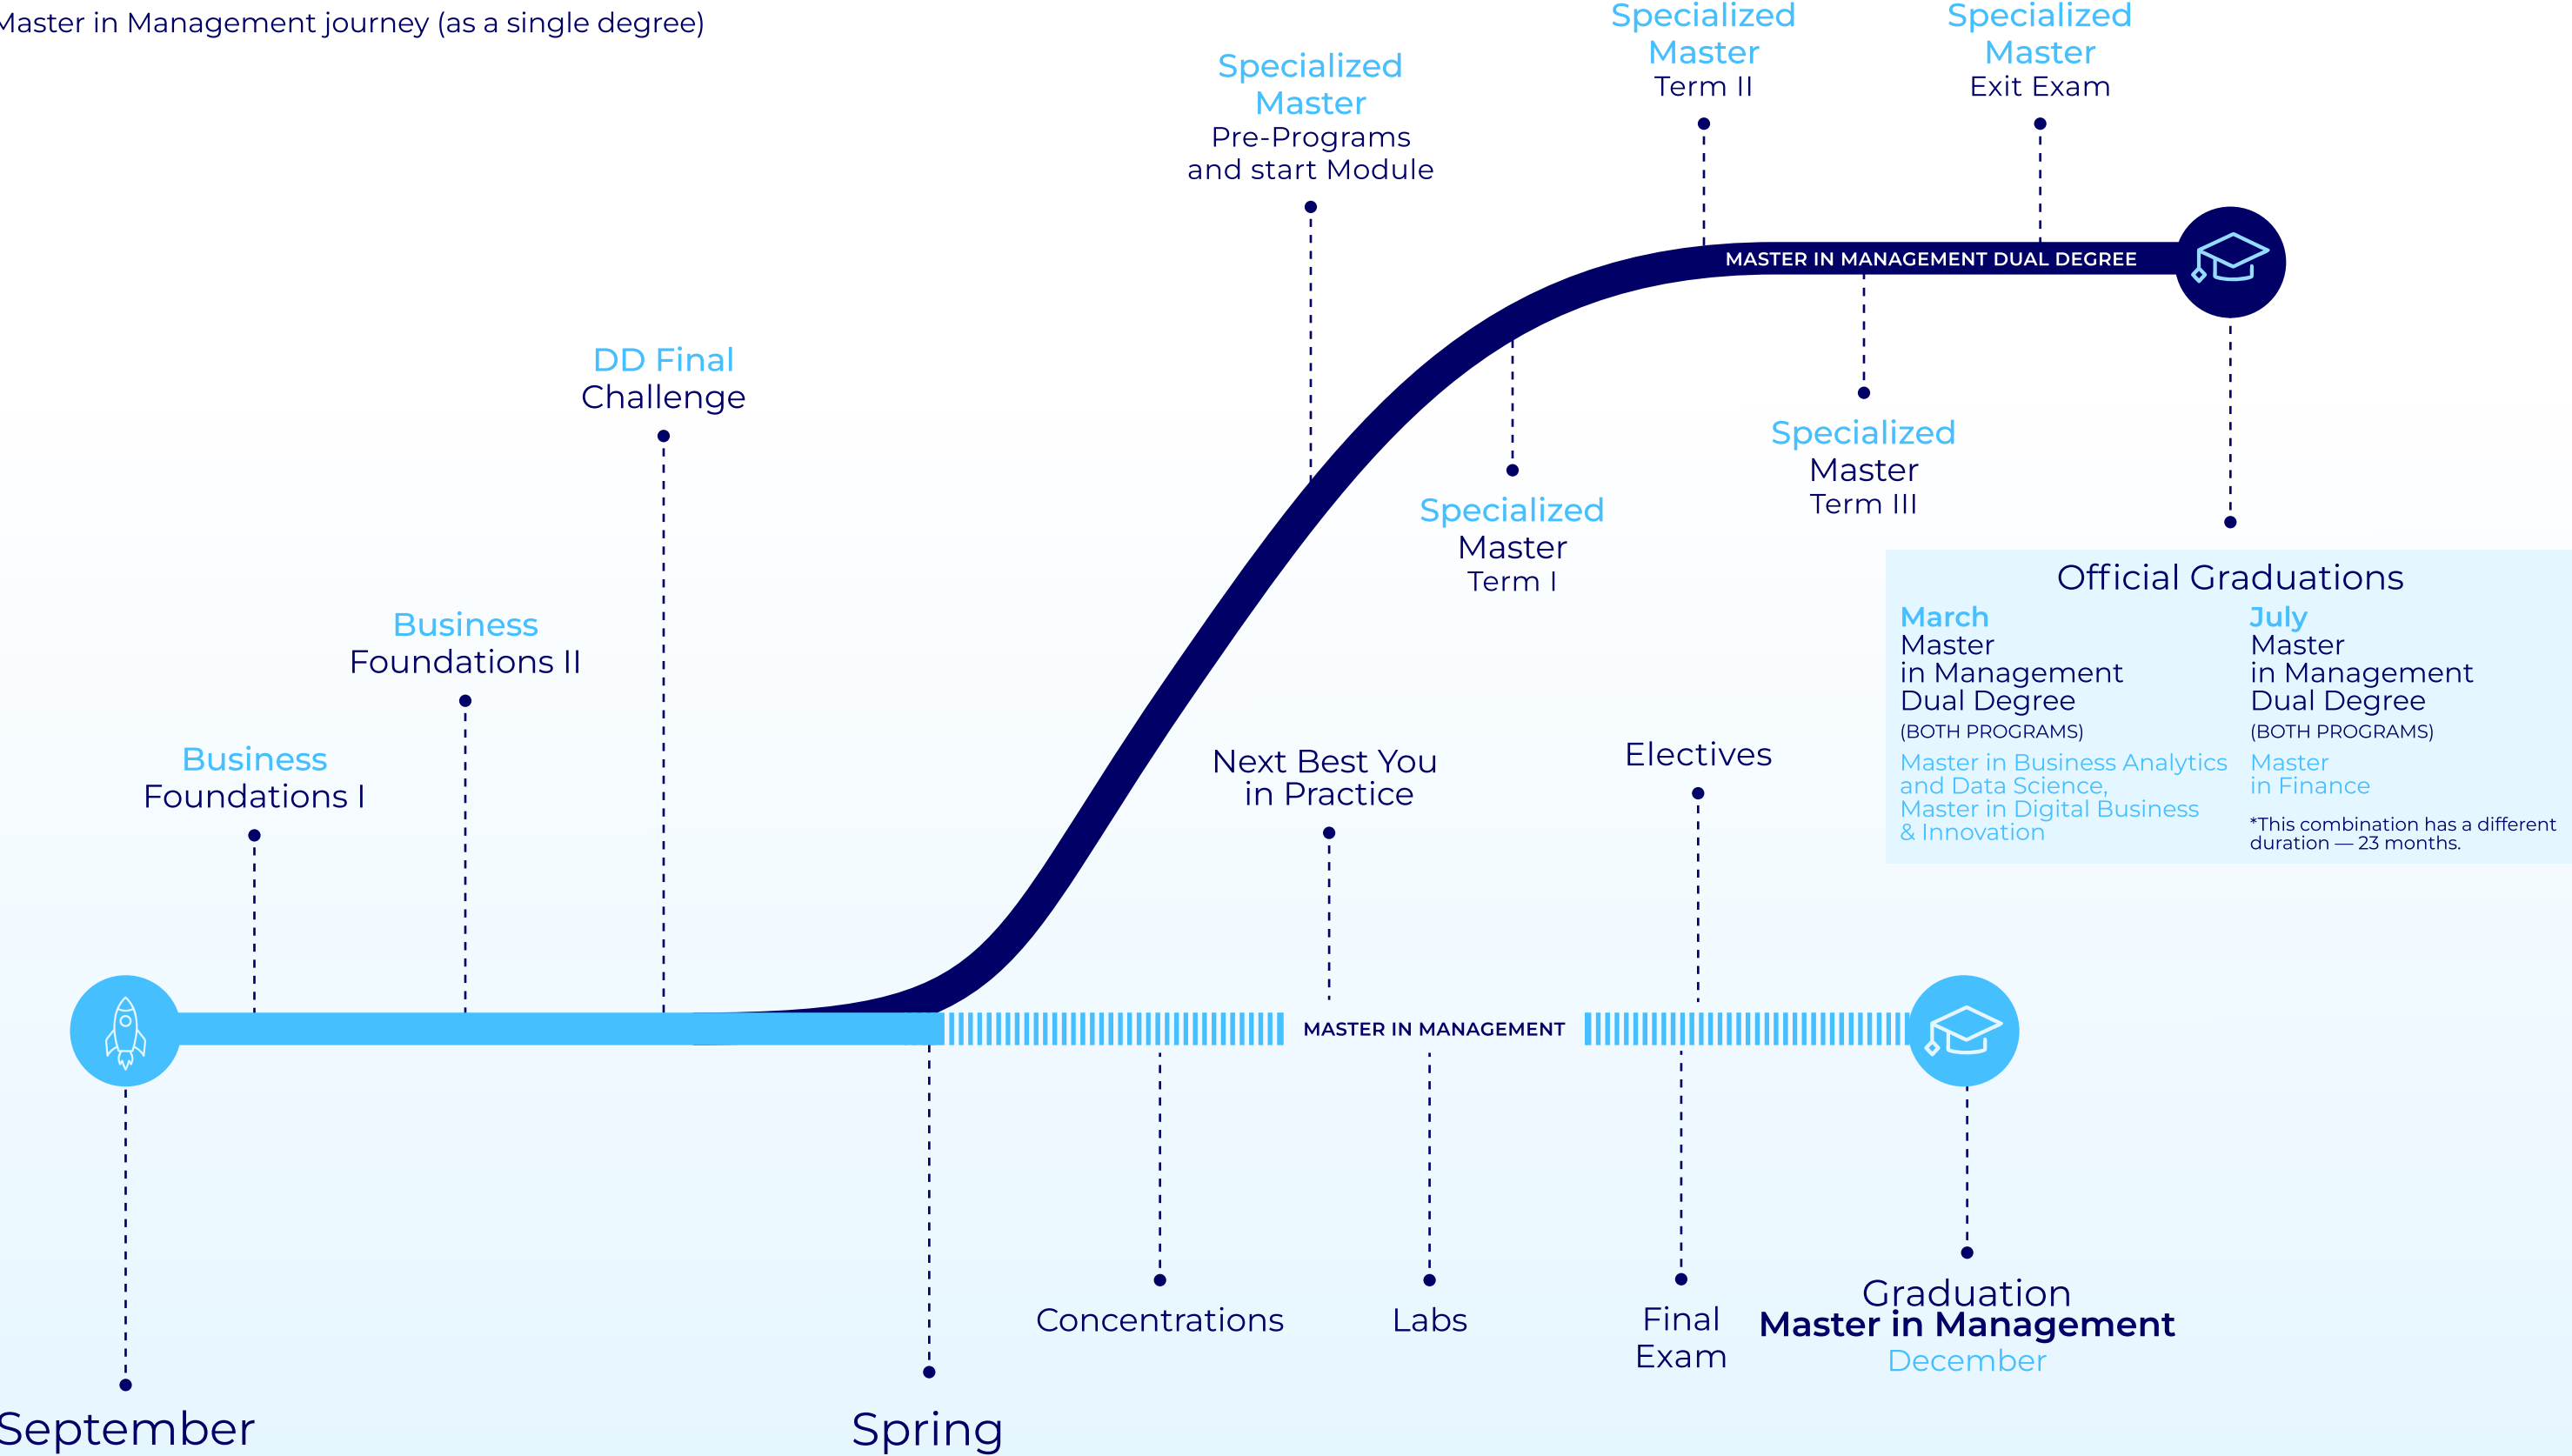

# MASTER IN MANAGEMENT DUAL DEGREE

## SEPTEMBER | 19-MONTH JOURNEY

- Master in Management Dual Degree journey
- Master in Management journey (as a single degree)

\*This combination has a different duration — 23 months.